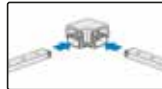

CABLED® SERIES

Bonding, linking, extending and adapting are the principal functions of the wide series of accessories which enhance the versatility of CABLED®.

Connectors

Flexible Coupler
4" / 6" / 12" / 24"

PS-Link Connector

4 Way PS Splitter

T-Connector

X-Connector

U-Connector

I-Connector

L-Connector

End Cap

Mountings

Channel Bracket

Plastic Flat Channeling

Aluminum Channeling

Adjustable Tilt Mounting
(Work with Plastic Flat Channeling)

LED Driver and Controller

Controller

LED Driver for CabLED®