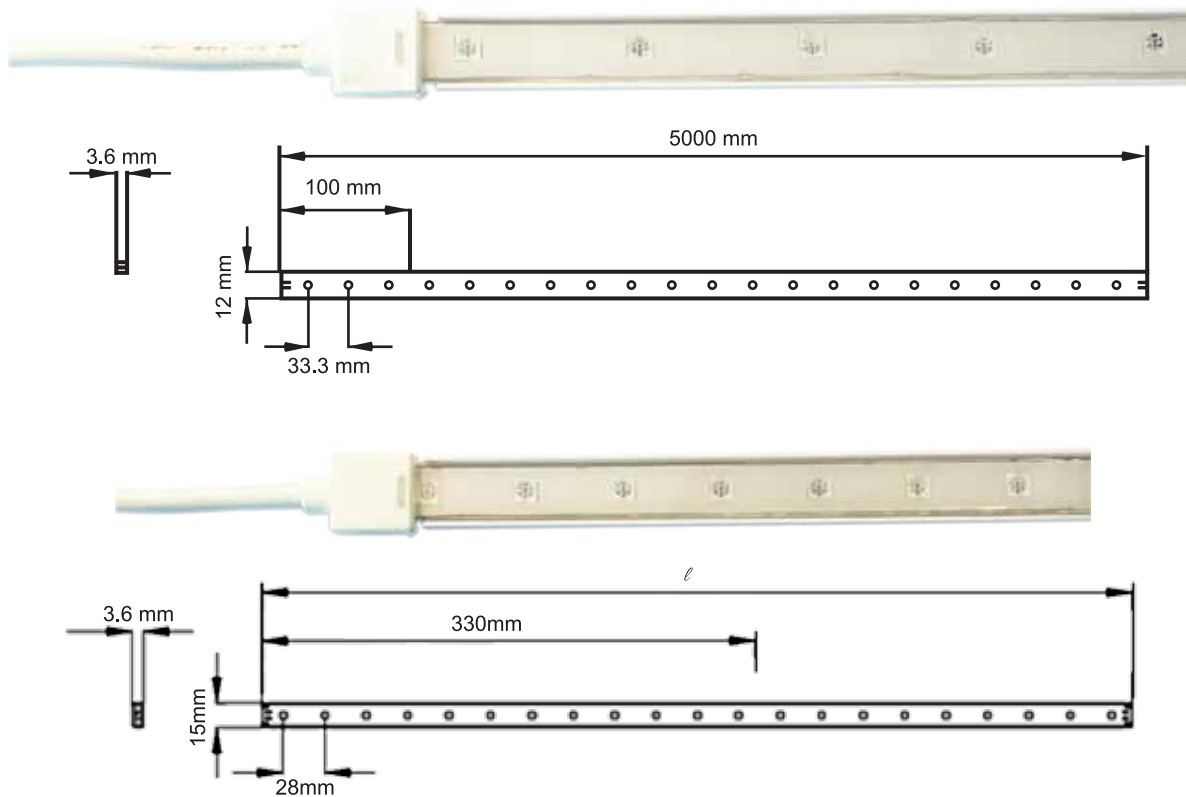

Features & Benefits

- Ultra Flexible
- Slim profile of 0.14 in (3.6 mm)
- 49 LEDs per meter
- IP68 Rating
- Segment addressable
- UV Retardant
- Full color spectrum tuning
- Weatherproof for outdoor applications
- Pre-installed power wire
- Patented
- CabLED Technology using braided wires

Specifications		
Product Name	RGB LED Strip 24V RGB-30	RGB LED Strip 24V RGB-49
Color Temp (CCT)	Red / Green / Blue	
Input Voltage	12V DC	24V DC
Rated Current (per meter)	600mA	420mA
Total Power (per meter)	7.2W	10W
Radiation Angle	125°	
Min. Bending Radius	60mm	
Max. Connection Length	5m	
Life Span	35,000 hrs	
Operating Temperature	-20°C ~ +50°C	
Storage Temperature	-25°C ~ +60°C	
Max. Loading Force	4.4lb (2kg)	
Flammability	Flame Retardant	
Application	Outdoor	
IP Rating	IP65 / Max.IP68*	
Color Tuning & Dimming	Yes (with RGB and DMX controllers)	
RoHS	Yes	
Mechanical		
Dimension	12mm(W) x 3.6mm(H) ; preinstalled power wire	
Segment Length	100mm	143mm
Number of LEDs	3 LEDs per Segment	7 LEDs per Segment
LED Pitch	33.3mm	20.4mm
Weight (per meter)	100g	
Material		
Housing	UV / IR Protected, RoHS Compliant	
Housing Color	White	

* Once the light strip is cut, IP68 is no longer applicable

Applications

- Architectural highlights
- Accent and effect lighting
- Cove and contour lighting
- Mood and decorative
- Backlighting

Dimensions