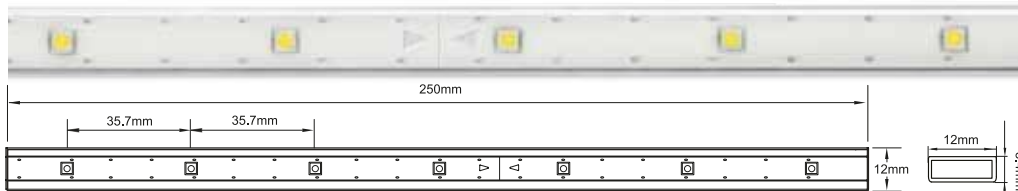

Product Name		2000SF LED Strip 4W & 6W			
Model	4W	C2K-XX-27H35BT-2	C2K-XX30H35BT-2	C2K-XX-40H35BT-2	C2K-XX-65H35BT-2
	6W	C2K-XX-27H35BT-1	C2K-XX-30H35BT-1	C2K-XX-40H35BT-1	C2K-XX-65H35BT-1
Part No.	4W	4142273512	4142303512	4142403512	4142653512
	6W	4127273512	4127303512	4127403512	4127653512
Color		Warm White	Bright White	Natural White	Daylight
Color Temp (CCT)		2400K	3000K	4000K	6500K
Color Rendering Index (CRI)		80Ra			
Input Voltage		24V DC			
Rated Current		4W : 42mA per segment 6W : 62mA per segment			
Lumen Output (per meter)		4W : 370lm		4W : 400lm	
		6W : 550lm		6W : 600lm	
Total Power (per meter)		4W / 6W			
Lumen Efficacy		92 lm/W		100 lm/W	
Radiation Angle		110°			
Min. Bending Radius		60mm			
Max. Connection Length		4W:20m / 6W:12m			
Life Span		35,000hrs			
Operating Temperature (°F/°C)		-20°C ~ +50°C			
Storage Temperature (°F/°C)		-25°C ~ +60°C			
Max. Loading Force		2kg			
Flammability		Flame Retardant			
Application		Indoor / Outdoor			
IP Rating		IP20 / IP65 / Max.IP68			
Dimmable		Yes			
RoHS		Yes			

Mechanical

Dimension	12mm(W) x 3.4mm(H)
Segment Cut Length	250mm
Number of LEDs	7 LEDs per Segment
LED Pitch	35.7mm
Weight	60g/m

Material

Housing	UV / IR Protected, RoHS Compliant
Housing Color	White

- Applications
- DIY
 - Under cabinet
 - Task lighting

Luminous Intensity Distribution Diagram

Actual product picture and dimensions

24V DC	4W/6W per meter	Operating Temp -20°C ~ 50°C	House icon	House with arrow icon	Triangle icon	up to 35,000 hours	RoHS	No lead icon	CE	UL	ErP	IP20 Indoor	IP65 Outdoor	IP68 Underwater (Pre-mold custom made)
--------	-----------------	-----------------------------	------------	-----------------------	---------------	--------------------	------	--------------	----	----	-----	-------------	--------------	--