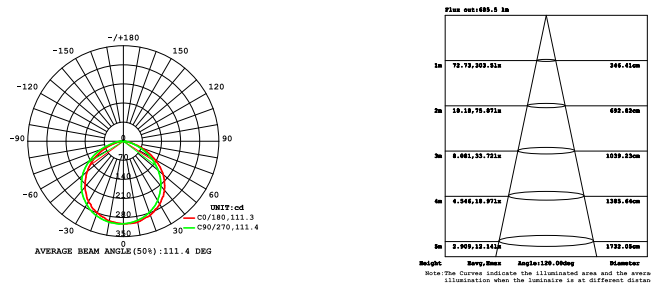

Luminous Intensity Distribution Diagram

Actual product picture and dimensions