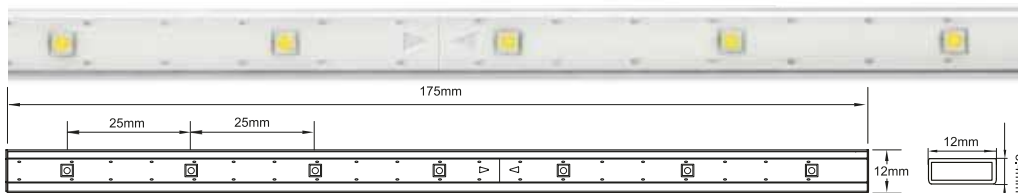

2000SF Accessories

Connectors