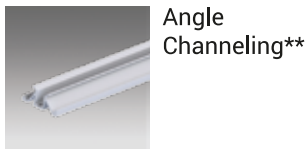

Accessories For CABLED® - Dynamic White

Light Engine

Bonding, linking, extending and adapting are the principal functions of the wide series of accessories which enhance the versatility of CABLED®.

Connectors

Mountings

LED Drivers and Controllers

CABLED® SERIES