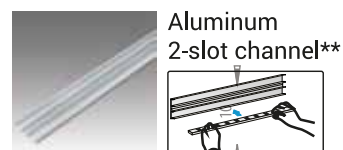

Accessories For CABLED® - Dynamic White

Light Engine

Bonding, linking, extending and adapting are the principal functions of the wide series of accessories which enhance the versatility of CABLED®.

Connectors

Mountings

LED Drivers and Controllers

CABLED® SERIES