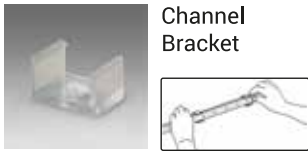

Accessories For CABLED® - Dynamic White

Light Engine

Bonding, linking, extending and adapting are the principal functions of the wide series of accessories which enhance the versatility of CABLED®.

Connectors

Mountings

LED Drivers and Controllers

CABLED® SERIES