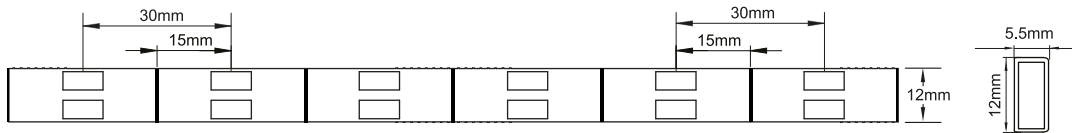

24V DC	4.8W* per meter	Operating Temp -20°C ~ 40°C				up to 35,000 hours	RoHS		CE	UL	ErP	IP20 Indoor	IP65 Outdoor	IP68 Underwater (Premold custom made)

CABLED® SERIES