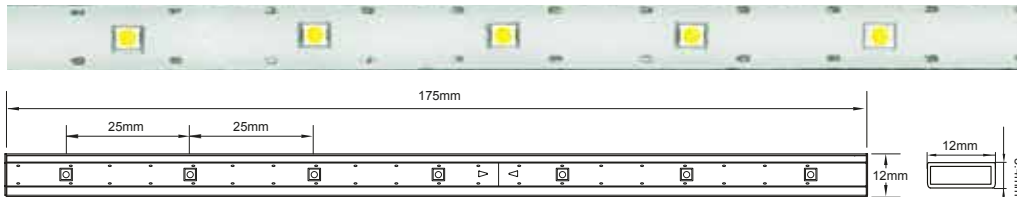

Mechanical

Dimension	12mm (W) x 3.4mm (H)
Segment Cut Length	250mm
Number of LEDs	7 LEDs per Segment
LED Pitch	35.7mm
Weight	60 g/m

Material

Housing	UV / IR Protected, RoHS Compliant
Housing Color	White

- Applications
 - DIY
 - Under cabinet
 - Task lighting

Luminous Intensity Distribution Diagram

Actual product picture and dimensions

24V DC	4W/6W per meter	Operating Temp -20°C ~ 50°C	House icon	House with arrow icon	Triangle icon	up to 35,000 hours	RoHS	No lead icon	CE	UL	ErP	IP20 Indoor	IP65 Outdoor	IP68 Underwater (Pre-mold custom made)
--------	-----------------	-----------------------------	------------	-----------------------	---------------	--------------------	------	--------------	----	----	-----	-------------	--------------	--

Mechanical

Dimension	12mm (W) x 3.4mm (H)
Segment Cut Length	175mm
Number of LEDs	7 LEDs per Segment
LED Pitch	25mm
Weight	75 g/m

Material

Housing	UV / IR Protected, RoHS Compliant
Housing Color	White

Applications

- Cove lighting
- Under cabinet
- Task lighting

Luminous Intensity Distribution Diagram

Actual product picture and dimensions

24V DC	8W per meter	Operating Temp: -20°C ~ 50°C	Household icon	Commercial icon	Warning icon	up to 35,000 hours	RoHS	No lead icon	CE	UL	ErP	IP20 Indoor	IP65 Outdoor	IP68 Underwater (Pre-mold custom made)
--------	--------------	------------------------------	----------------	-----------------	--------------	--------------------	------	--------------	----	----	-----	-------------	--------------	--