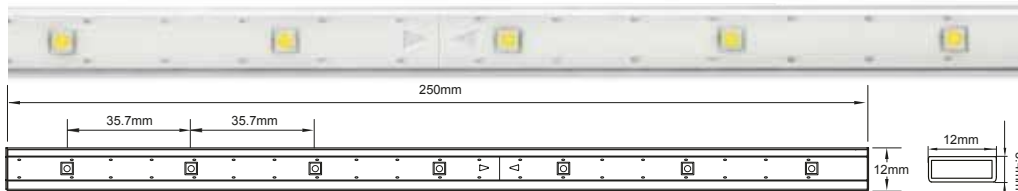

* Premold custom-made connector for IP68 is available.

CABLED® SERIES

Specifications

Product Name	2000SF LED Strip 4W & 6W			
Color	Warm White	Bright White	Natural White	Daylight
Color Temp (CCT)	2700K	3000K	4000K	6500K
Color Rendering Index (CRI)	80 Ra			
Input Voltage	24V DC			
Rated Current (per meter)	4W : 167mA per meter / 42mA per 1 segment =250mm 6W : 250mA per meter / 62mA per 1 segment =250mm			
Lumen Output (per meter)	4W : 370 lm 6W : 550 lm		4W : 400 lm 6W : 600 lm	
Total Power (per meter)	4W : 4W Per meter / 1W Per 1 segment =250mm 6W : 6W Per meter / 1.5W Per 1 segment =250mm			
Lumen Efficacy	92 lm/W		100 lm/W	
Radiation Angle	120°			
Min. Bending Radius	60mm			
Max. Connection Length	4W: 20m 6W: 12m			
Life Span	35,000 hrs			
Operating Temperature	-20°C ~ +50°C			
Storage Temperature	-25°C ~ +60°C			
Max. Loading Force	2kg			
Flammability	Flame Retardant			
Application	Indoor / Outdoor			
IP Rating	IP20 / IP65 / Max.IP68			
Dimmable	Yes			
RoHS	Yes			

Mechanical

Dimension	12mm (W) x 3.4mm (H)
Segment Cut Length	250mm
Number of LEDs	7 LEDs per Segment
LED Pitch	35.7mm
Weight	60 g/m

Material

Housing	UV / IR Protected, RoHS Compliant
Housing Color	White

- Applications
 - DIY
 - Under cabinet
 - Task lighting

Luminous Intensity Distribution Diagram

Actual product picture and dimensions

24V DC	4W/6W per meter	Operating Temp -20°C ~ 50°C	House icon	House with arrow icon	Triangle icon	up to 35,000 hours	RoHS	No lead icon	CE	UL	ErP	IP20 Indoor	IP65 Outdoor	IP68 Underwater (Pre-mold custom made)
--------	-----------------	-----------------------------	------------	-----------------------	---------------	--------------------	------	--------------	----	----	-----	-------------	--------------	--

Mechanical

Dimension	12mm (W) x 3.4mm (H)
Segment Cut Length	175mm
Number of LEDs	7 LEDs per Segment
LED Pitch	25mm
Weight	75 g/m

Material

Housing	UV / IR Protected, RoHS Compliant
Housing Color	White

Applications