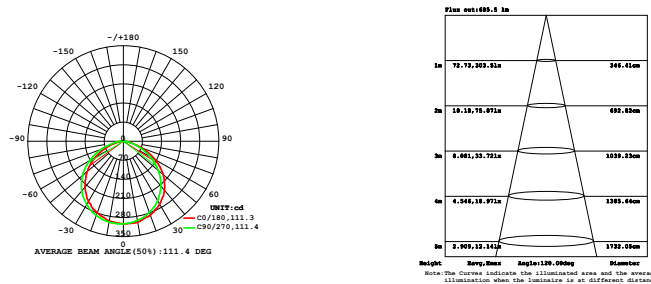

Luminous Intensity Distribution Diagram

Actual product picture and dimensions